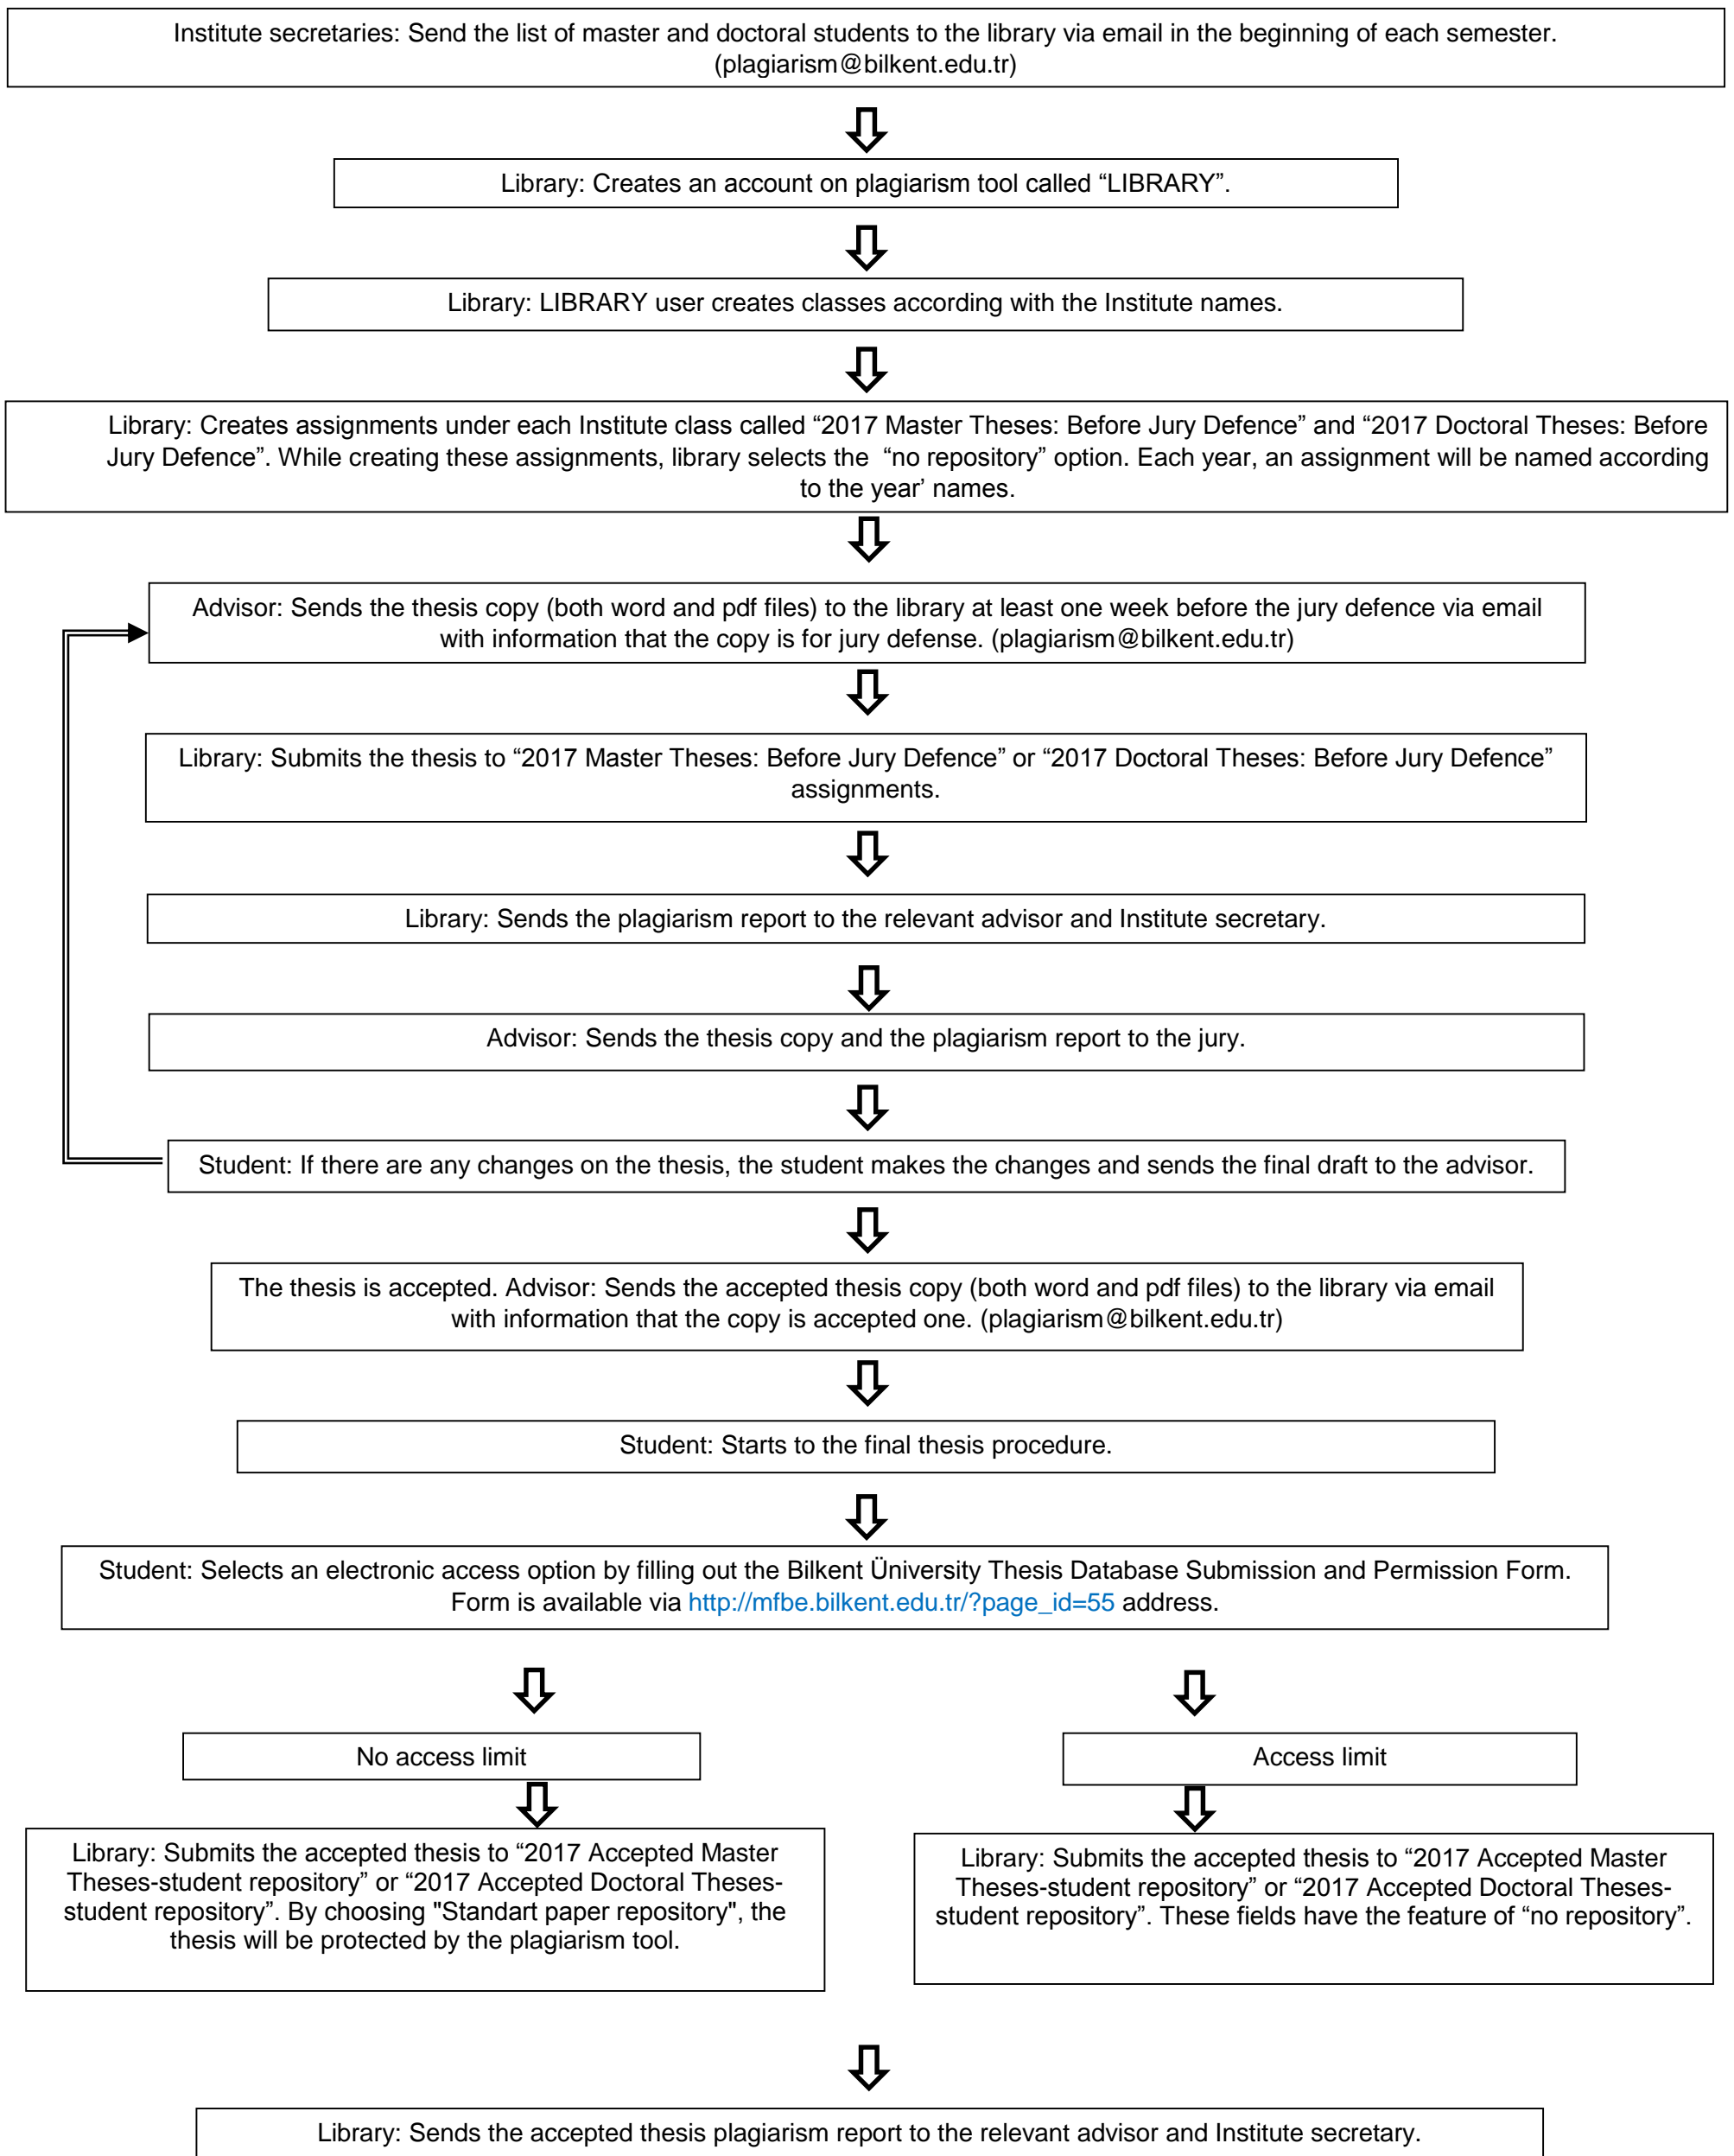

BİLKENT UNIVERSITY THESES PLAGIARISM REPORT PROCEDURE – NOVEMBER 2017*

*: This copy is updated version of the 2015 (first) procedure.